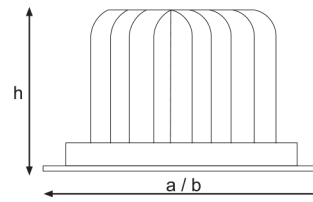

### Product Chart | Ürün Tablosu

Product Code	Power	CCT/K	Lumen	Cut Out (mm)
SML352.175.D00.00.20.30	20W	3000	2.400	155x155
SML352.175.D00.00.20.40	20W	4000	2.400	155x155
SML352.175.D00.00.30.30	30W	3000	3.600	155x155
SML352.175.D00.00.30.40	30W	4000	3.600	155x155

### Dimensions | Ölçüler

a:175mm / b:175mm / h:100mm