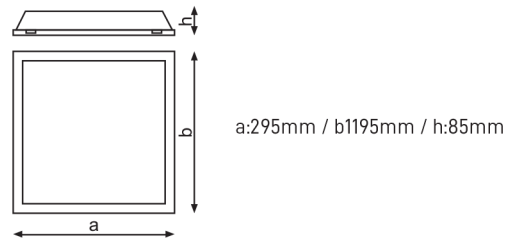

Dimensions | Ölçüler

Photometric Data | Fotometrik Veri